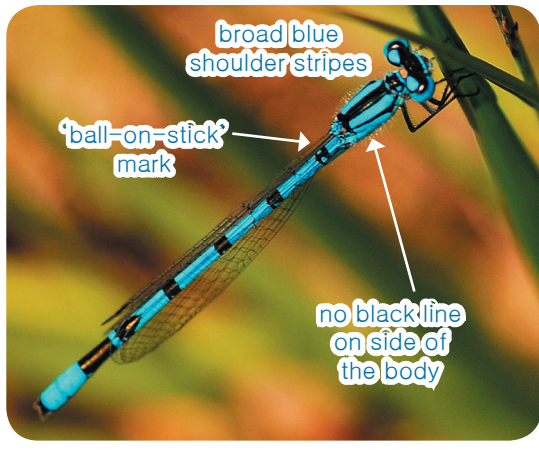

Common Blue Damselfly

Size: 31–33mm Female: similar, can be green and black, no ball-on-stick mark. Similar species: Variable Damselfly and several others.

☐