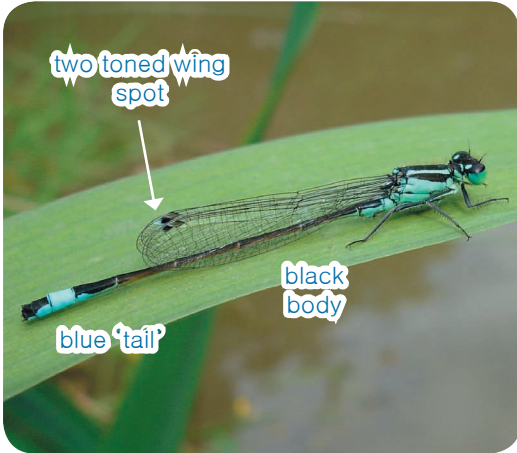

Brown Hawker

Emperor

Migrant Hawker

Southern Hawker

Size: 71–74mm Females: very similar to males. Similar species: Norfolk Hawker (green eyes, localised in east England).

Size: 76–79mm Females: green with a brown stripe. Similar species: Lesser Emperor (rare migrant).

Four-spotted Chaser

Common Darter

Broad-bodied Chaser

Black-tailed Skimmer

Size: 39–48mm Females: same. Similar species: none.

Size: 38–43mm Females: yellow body, orange-grey with age. Similar species: Ruddy Darter.

Size: 39–48mm Females: yellow-brown body Similar species: Scarce Chaser.

Size: 40–49mm Females: yellow with 2 broad black lines down body. Similar species: Keeled Skimmer.

Damselflies (males shown)

Large Red Damselfly

Size: 33–36mm Females: similar, some gold markings. Similar species: Small Red Damselfly (rare on heath, with bright red legs and wing spots).

Blue-tailed Damselfly

Size: 30–32mm Females: similar with blue replaced by various colours. Similar species: Red-eyed Damselfly (has red eyes), Scarce Blue-tail Damselfly (rare).