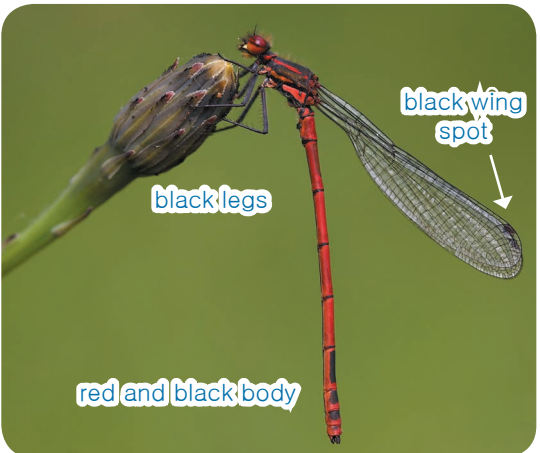

Brown Hawker

Emperor

Migrant Hawker

Southern Hawker

Size: 71–74mm Females: very similar to males. Similar species: Norfolk Hawker (green eyes, localised in east England).

Size: 76–79mm Females: green with a brown stripe. Similar species: Lesser Emperor (rare migrant).

Size: 61–64mm Females: similar with yellow spots and a green band below yellow T-shape. Similar species: Hairy Dragonfly, Common and Southern Hawker.

Size: 69–72mm Females: similar with green markings on a brown body. Similar species: Hairy Dragonfly, Common and Migrant Hawker.

Four-spotted Chaser

Common Darter

Broad-bodied Chaser

Black-tailed Skimmer

Size: 39–48mm Females: same. Similar species: none.

Size: 38–43mm Females: yellow body, orange-grey with age. Similar species: Ruddy Darter.

Size: 39–48mm Females: yellow-brown body Similar species: Scarce Chaser.

Size: 40–49mm Females: yellow with 2 broad black lines down body. Similar species: Keeled Skimmer.

Damselflies (males shown)

Large Red Damselfly