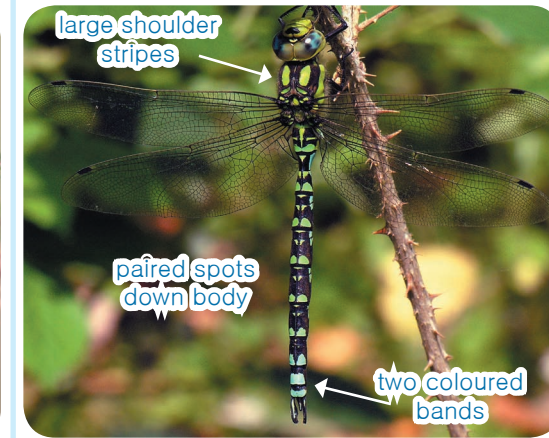

Brown Hawker

Emperor

Migrant Hawker

Southern Hawker

Size: 71–74mm Females: very similar to males. Similar species: Norfolk Hawker (green eyes, localised in east England).

Size: 76–79mm Females: green with a brown stripe. Similar species: Lesser Emperor (rare migrant).

Size: 61–64mm Females: similar with yellow spots and a green band below yellow T-shape. Similar species: Hairy Dragonfly, Common and Southern Hawker.

Size: 69–72mm Females: similar with green markings on a brown body. Similar species: Hairy Dragonfly, Common and Migrant Hawker.

Size: 33–36mm Females: similar, some gold markings. Similar species: Small Red Damselfly (rare on heath, with bright red legs and wing spots).

Blue-tailed Damselfly

Size: 30–32mm Females: similar with blue replaced by various colours. Similar species: Red-eyed Damselfly (has red eyes), Scarce Blue-tail Damselfly (rare).

Emerald Damselfly

Size: 37–39mm Females: similar with bronze tints rather than blue markings. Similar species: Scarce, Southern and Willow Emerald Damselfly (all less frequent).

Willow Emerald Damselfly