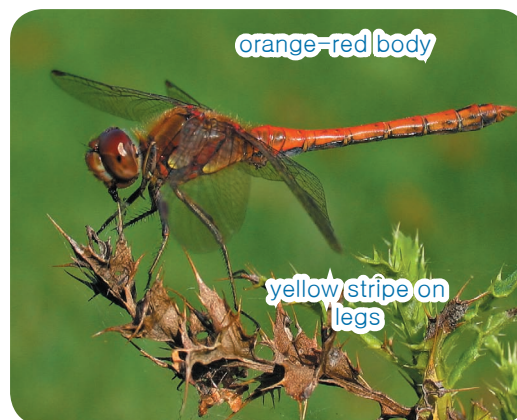

Brown Hawker

Emperor

Migrant Hawker

Southern Hawker

Size: 71–74mm Females: very similar to males. Similar species: Norfolk Hawker (green eyes, localised in east England).

Size: 76–79mm Females: green with a brown stripe. Similar species: Lesser Emperor (rare migrant).

Size: 61–64mm Females: similar with yellow spots and a green band below yellow T-shape. Similar species: Hairy Dragonfly, Common and Southern Hawker.

Size: 69–72mm Females: similar with green markings on a brown body. Similar species: Hairy Dragonfly, Common and Migrant Hawker.

Four-spotted Chaser

Common Darter

Broad-bodied Chaser

Black-tailed Skimmer

Size: 39–48mm Females: same. Similar species: none.

Size: 38–43mm Females: yellow body, orange-grey with age. Similar species: Ruddy Darter.

Size: 39–48mm Females: yellow-brown body Similar species: Scarce Chaser.

Size: 40–49mm Females: yellow with 2 broad black lines down body. Similar species: Keeled Skimmer.

Damselflies (males shown)

Large Red Damselfly