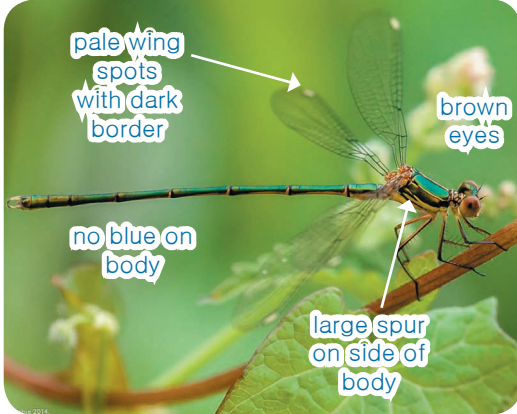

Brown Hawker

Emperor

Migrant Hawker

Southern Hawker

Size: 71–74mm Females: very similar to males. Similar species: Norfolk Hawker (green eyes, localised in east England).

Size: 76–79mm Females: green with a brown stripe. Similar species: Lesser Emperor (rare migrant).

Size: 33–36mm Females: similar, some gold markings. Similar species: Small Red Damselfly (rare on heath, with bright red legs and wing spots).

Blue-tailed Damselfly

Size: 30–32mm Females: similar with blue replaced by various colours. Similar species: Red-eyed Damselfly (has red eyes), Scarce Blue-tail Damselfly (rare).

Common Blue Damselfly

Size: 31–33mm Female: similar, can be green and black, no ball-on-stick mark. Similar species: Variable Damselfly and several others.

Azure Damselfly

Size: 32–34mm Females: similar, can be green and black, no U-shaped mark. Similar species: Variable Damselfly and several others.

Emerald Damselfly

Size: 37–39mm Females: similar with bronze tints rather than blue markings. Similar species: Scarce, Southern and Willow Emerald Damselfly (all less frequent).

Willow Emerald Damselfly