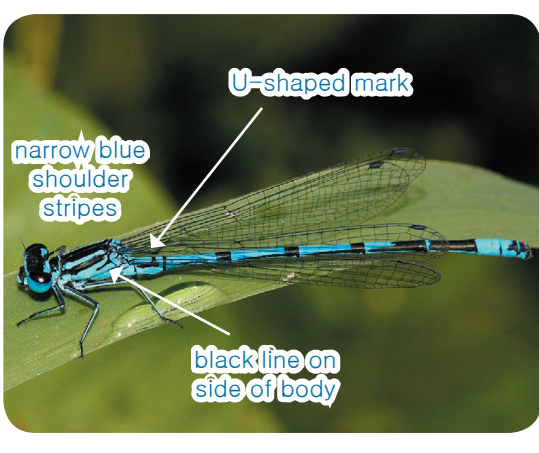

Brown Hawker

Emperor

Migrant Hawker

Southern Hawker

Size: 71–74mm Females: very similar to males. Similar species: Norfolk Hawker (green eyes, localised in east England).

Size: 76–79mm Females: green with a brown stripe. Similar species: Lesser Emperor (rare migrant).

Size: 39–48mm Females: yellow-brown body Similar species: Scarce Chaser.

Size: 40–49mm Females: yellow with 2 broad black lines down body. Similar species: Keeled Skimmer.

Damselflies (males shown)

Large Red Damselfly

Size: 33–36mm Females: similar, some gold markings. Similar species: Small Red Damselfly (rare on heath, with bright red legs and wing spots).

Blue-tailed Damselfly

Size: 30–32mm Females: similar with blue replaced by various colours. Similar species: Red-eyed Damselfly (has red eyes), Scarce Blue-tail Damselfly (rare).

Common Blue Damselfly

Size: 31–33mm Female: similar, can be green and black, no ball-on-stick mark. Similar species: Variable Damselfly and several others.

Azure Damselfly

Size: 32–34mm Females: similar, can be green and black, no U-shaped mark. Similar species: Variable Damselfly and several others.