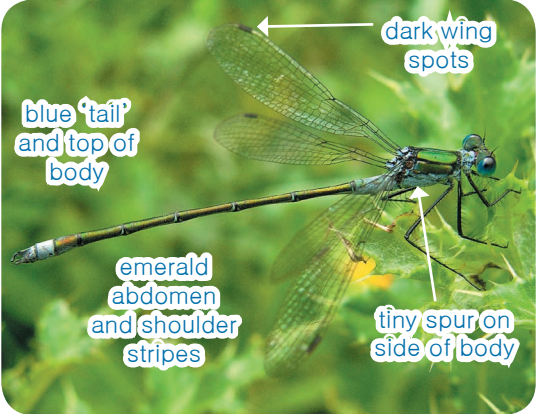

Brown Hawker

Emperor

Migrant Hawker

Southern Hawker

Size: 71–74mm Females: very similar to males. Similar species: Norfolk Hawker (green eyes, localised in east England).

Size: 76–79mm Females: green with a brown stripe. Similar species: Lesser Emperor (rare migrant).

Size: 33–36mm Females: similar, some gold markings. Similar species: Small Red Damselfly (rare on heath, with bright red legs and wing spots).

Blue-tailed Damselfly

Size: 30–32mm Females: similar with blue replaced by various colours. Similar species: Red-eyed Damselfly (has red eyes), Scarce Blue-tail Damselfly (rare).

Common Blue Damselfly

Size: 31–33mm Female: similar, can be green and black, no ball-on-stick mark. Similar species: Variable Damselfly and several others.

Azure Damselfly

Size: 32–34mm Females: similar, can be green and black, no U-shaped mark. Similar species: Variable Damselfly and several others.

Emerald Damselfly

Size: 37–39mm Females: similar with bronze tints rather than blue markings. Similar species: Scarce, Southern and Willow Emerald Damselfly (all less frequent).

Willow Emerald Damselfly