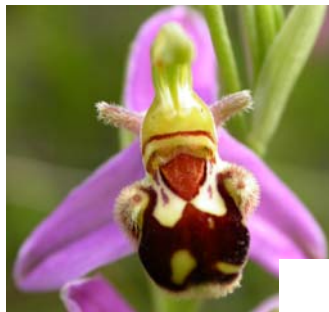

# June Wildflowers Spotter's Sheet

**Ragged Robin**  
*Silene flos-cuculi*

STAR  
FIND  
\*

Once a common wild flower, it is now classed as near-threatened. It is particularly beloved by long-tongued bees.

**Where to find it:**  
Wetter woods & meadows

**Agrimony**  
*Agrimonia eupatoria*

Also called 'church steeples' after its tall floral spikes. In Victorian times it symbolised "Thankfulness".

**Where to find it:**  
Hedgebanks, roadsides

**Bee Orchid**  
*Ophrys apifera*

In a clever ploy to attract pollinators, it not only looks like a bee, it also emits a female bee scent!

**Where to find it:**  
Pastures, banks, chalk

**Common Poppy**  
*Papaver rhoeas*

Also known as 'Yellow Flag', it grows where water runs shallow - hence it can indicate the presence of a ford.

**Where to find it:**  
Damp soil, water margins

**Yellow Rattle**  
*Rhinanthus minor*

Great for wildflower meadows as it restricts the growth of grasses by feeding off their nutrients.