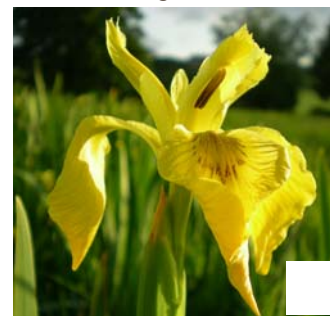

# June Wildflowers Spotter's Sheet

**Ragged Robin**  
*Silene flos-cuculi*

STAR  
FIND  
\*

Once a common wild flower, it is now classed as near-threatened. It is particularly beloved by long-tongued bees.

**Where to find it:**  
Hedgerows

**Foxglove**  
*Digitalis purpurea*

Its mottled markings were once thought to be the handprints of fairies. A single 'glove' can produce a million seeds.

**Where to find it:**  
Woods and banks

**Oxeye Daisy**  
*Leucanthemum vulgare*

Often in bloom around the summer solstice. If cattle eat it, it can affect the flavour of their milk.

**Where to find it:**  
Grassy verges

**Yellow Iris**  
*Iris pseudacorus*